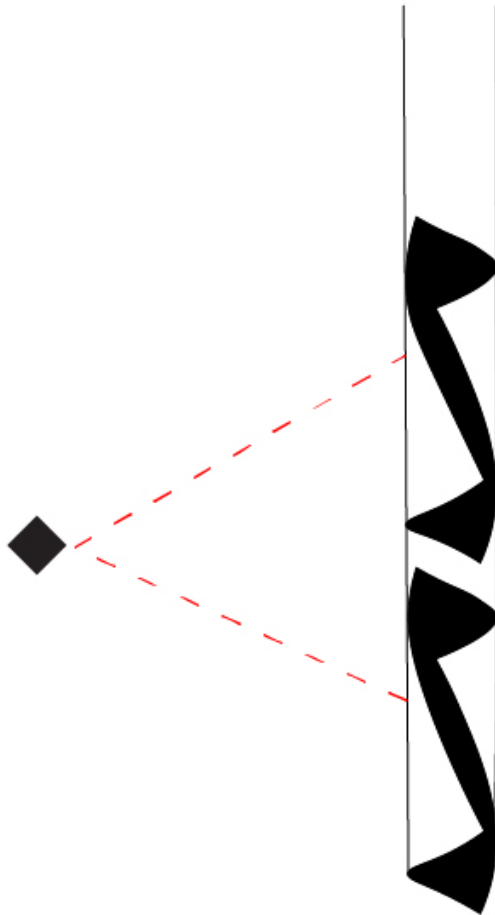

HUE SUSPENSION

D131018-

PROJECT

TYPE

SPECIFIER

QUANTITY

DATE

D