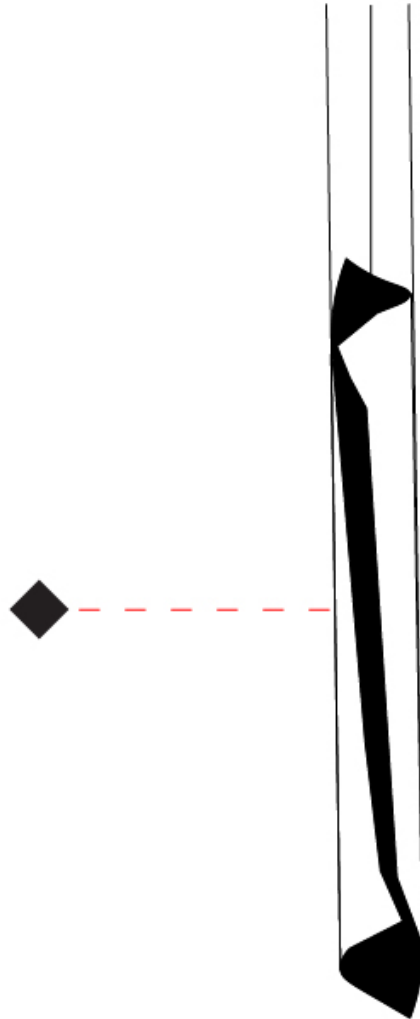

D131107-

PROJECT

TYPE

SPECIFIER

QUANTITY

DATE

D