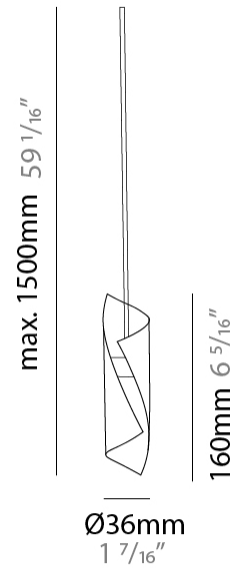

GENERAL

Series: HUE
Subseries: Hue Single
Brand: Knikerboker
Division: Design
Mounting Type: Suspension
Mounting Location: Ceiling
Subcategory: Ambient

PHYSICAL

Shape: Abstract
Diameter (mm): 36
Diameter (in): 1 7/16
Height (mm): 160
Height (in): 6 5/16
Max. Overall Height (mm): 1500
Max. Overall Height (in): 59 1/16
Light Distribution: Direct / Indirect
Fixture Finish: EWH / EBK / MAN / COF / PRD / SLF / GLF / CLF / BRL / EWS / EWG / EWC / EWR / EBS / EBG / EBC / EBC / EBB / MAS / MAD / MAC / MAB / COS / CGO / CCL / CBL / PRS / PRG / PRC / PRB
Fixture Material: Metal
Cable Details: 1500mm Silicon Coaxial Cable

ELECTRICAL

Lamp Type: LED
Total Output Wattage (W): 1.5
Dimming: Non-Dimmable
Driver Included: Yes
Driver Location: Integrated
Driver Type: Constant Current - Universal
Driver Class: Class 2
Input Voltage (V): 120 - 277
Constant Current (mA): 350
Upon Request: (See components) Remote: Phase dimming 120Vac

LED

Number of LEDs: 1
Color Temperature (°K): 3000
Max. Delivered Lumen (lm): 150
CRI: >80 CRI
Lamp Life (hrs): 50000

OPTICAL

RATINGS AND CERTIFICATIONS

Certified By: Certified for North American Standards
IP rating: IP20

PROJECT	_____
TYPE	_____
SPECIFIER	_____
QUANTITY	_____
DATE	_____